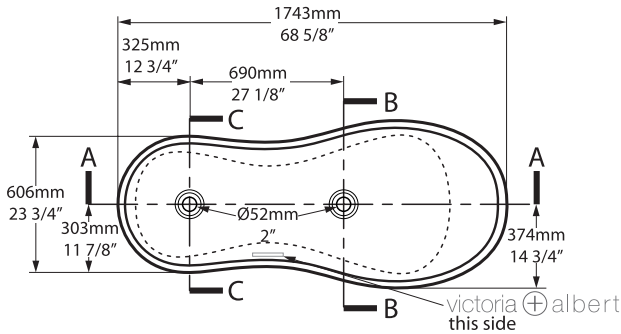

Cabrits

CAB-N-xx-OF

Top view