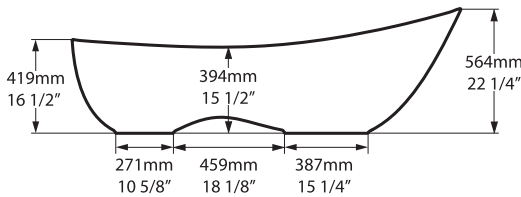

Section BB

Section CC

Side view