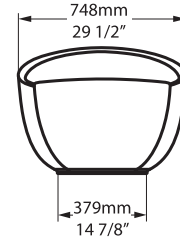

Cabrits

CAB-N-xx-OF

Top view

Front view

Section BB

Section CC

Side view

Section AA

Underside view

*All measurements subject to +/-5% tolerance

l = 1743mm / 68 5/8"
w = 748mm / 29 1/2"
h = 564mm / 22 1/4"

.dwg | .dxf | .skp www.vandabaths.com

VA/1181/08/Feb19