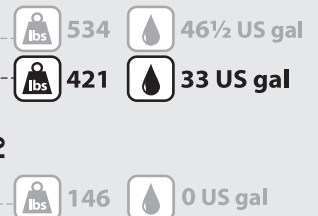

.dwg | .dxf | .skp www.vandabaths.com

VA/1181/08/Feb19