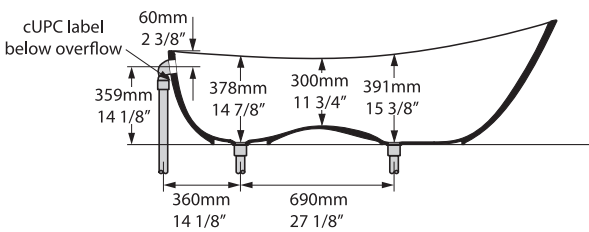

Cabrits

CAB-N-xx-OF

Top view

Front view

Section BB

Section CC

Side view

Section AA

Underside view

*All measurements subject to +/-5% tolerance

l = 1743mm / 68 5/8"
w = 748mm / 29 1/2"
h = 564mm / 22 1/4"

.dwg | .dxf | .skp www.vandabaths.com

VA/1181/08/Feb19