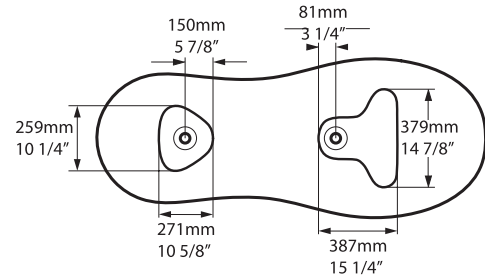

Underside view

*All measurements subject to +/-5% tolerance